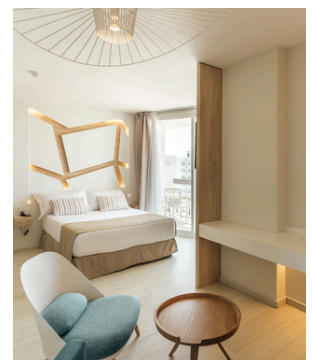

Enjoy our revamped night show which promises a complete sensory experience with more than 20 artists interacting with a sound and light show, unique on the island.

Ehe 4* Superior resort, formed by the twin buildings Joy and Life, has a total of 495 spacious and comfortable elegantly decorated rooms. Every corner of Joy marks the character and life of the people of Ibiza, the joy of the island and the essence of the Mediterranean with a gastronomy full of organic offerings. The personality of Life is marked by a chic and modern atmosphere that surrounds its guests in an exclusive ambience, where experiences will become their hallmark.

LIFE UPPER LEVEL

JOY SINGLE

LIFE SINGLE

JOY JUNIOR SUITE

LIFE PREMIUM

LIFE SUITE

JOY ADAPTED

LIFE ADAPTED