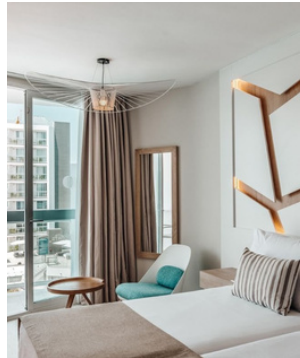

LIFE DOUBLE