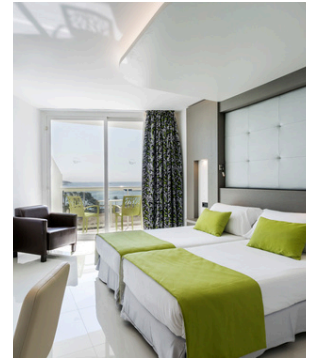

JOY DOUBLE SIDE SEA VIEW