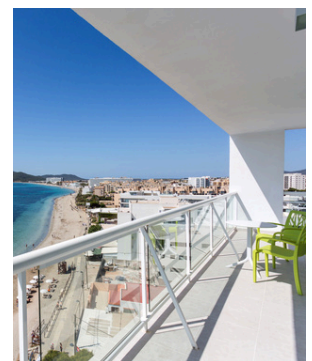

JOY JUNIOR SUITE